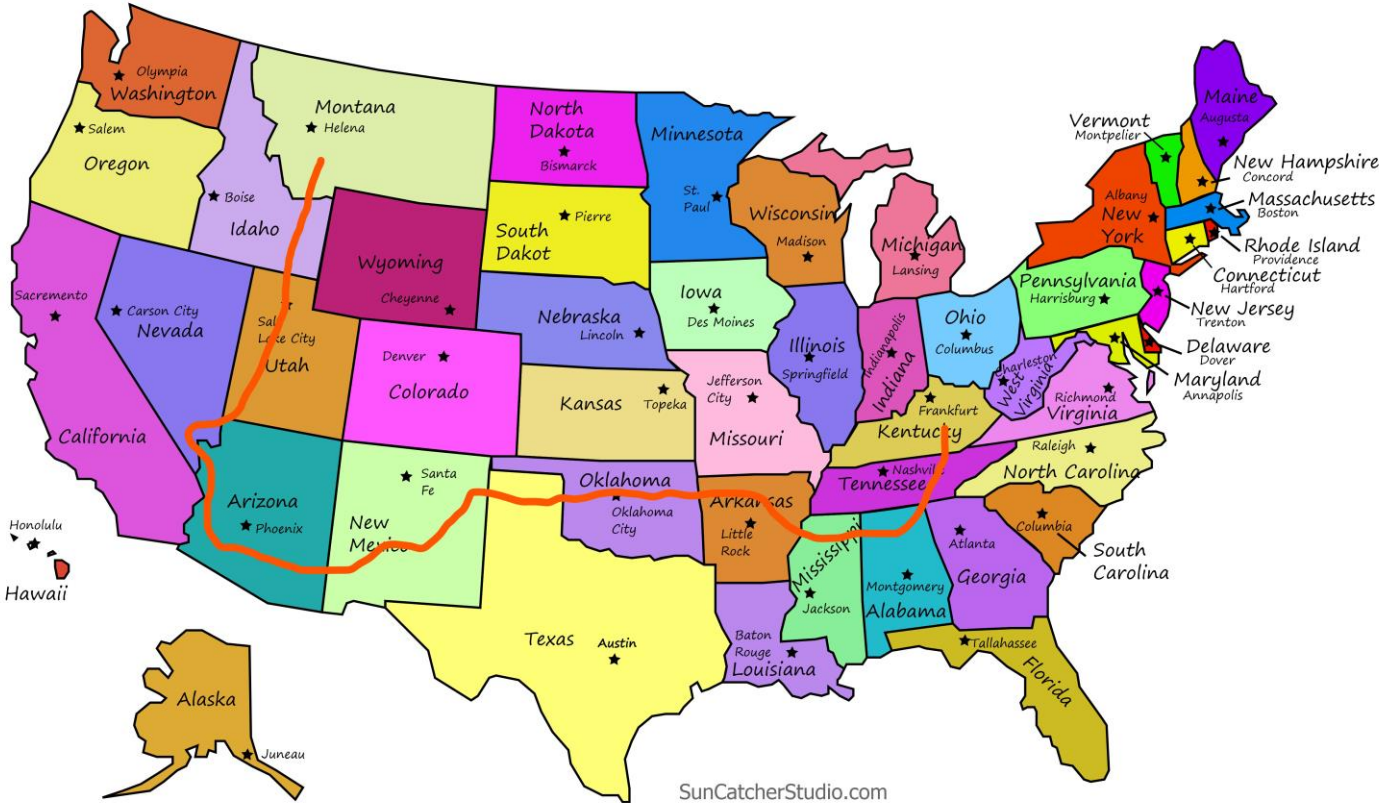

SPECTRAVUE COLD SKY TO SUN TEST 6DB @ SFI 80

ELEVATION MOUNT – DID I MENTION K.I.S.S.?

TRIPOD WITH AZIMUTH LOCK

HOW TO GET THE GEAR FROM HERE TO THERE?

54 DAYS IN THIS?!

THE ROUTE OUTBOUND

**BEING OLDER HAS ITS ADVANTAGES
MARCH 5TH SECOND COVID SHOT.**

FIRST DAY - ROLLING SOUTH TO PROVO, UTAH.

MARCH 11, 2021

SOCIAL DISTANCING - QUARTZSITE, ARIZONA

DM23VS

HAPPY WIFE, HAPPY LIFE.

IF IT WAS EASY EVERYBODY WOULD DO IT!

PROBLEM AND CURE

THE END OF A LONG DAY OF STATION SHAKEDOWN

EM64KQ

21 APRIL 2021 2106 UTC
K2UYH 23CM WORKED ALL STATES #3

DEFINITELY SOMEWHERE SOUTH OF MONTANA

KENTUCKY – CRAIG, N8DJB/4 HOSTED US EM77EL

Q65-30B GETTING FOLKS IN THE LOG FASTER BUT CW WAS NOT IGNORED!

Thank You Donors!

**WD5AGO, VE4MA, ES3RF, OK1KIR, OK1IL, N1AV, G4YTL, G4CCH, NC1L, VE3KRP,
OK1DFC, PA3DZL, DL8FBD, SM6CKU, KN0WS, K4QE, HB9Q, PA3FXB, ON4AOI**

HOME GROUND

54 DAYS, 18 STATES, 6,000 MILES