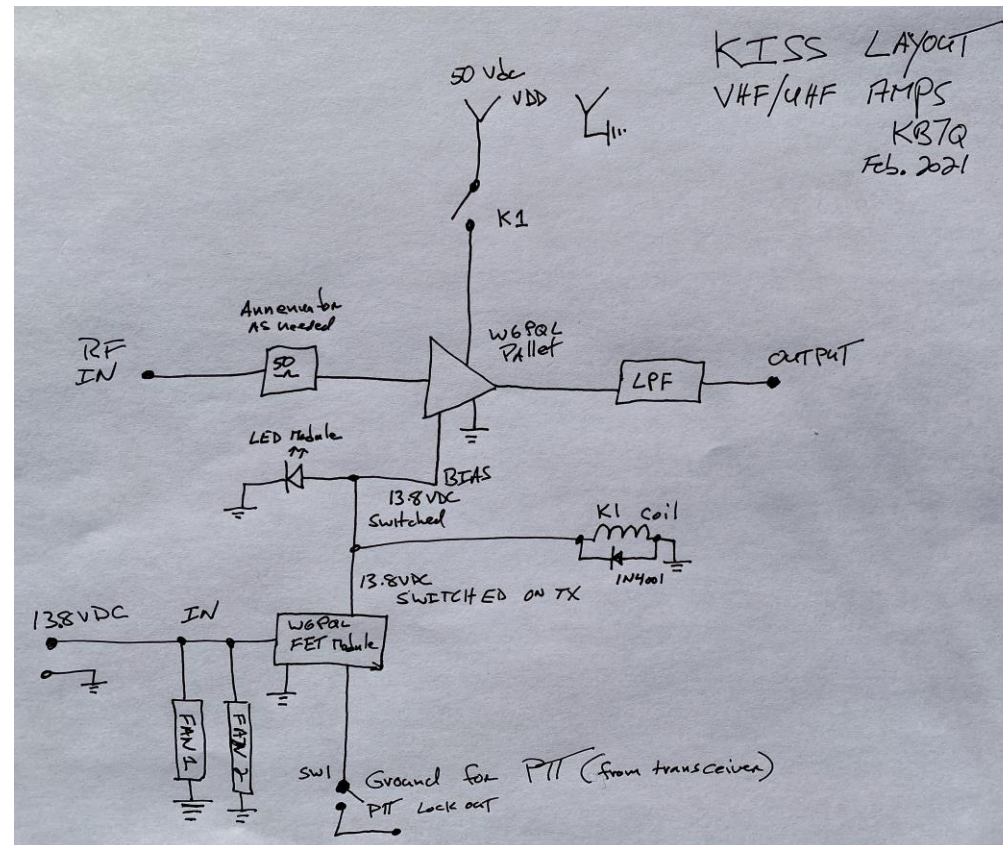

MAKING THE ICOM IC-9700 23CM EME WORTHY

“OUT, OUT, DAMN DRIFT!” LADY MACBETH

THE 49.152 MHZ INJECTION

GENERATING 23CM QRO POWER ON THE CHEAP 500 WATTS FOR \$1K

W6PQL 23CM PALLET

AMPLIFIER CLOSE UP, FEATURING THE \$8 VDD RELAY.

BETTER SAFE THAN SORRY

KEEP IT SIMPLE STUPID

120 VAC POWER SUPPLIES

PAIRS WITH HONDA 2.2KW 120VAC GENERATOR

SEQUENCER?

PAUL, W2HRO INVERTOR AND MOTIVATOR

**FIRST ANTENNA - 1.6 METER FOLDING DISH BEHIND
THE CONDO - W2HRO PROTOTYPE
16 STATIONS WORKED THE FIRST EVENING**

The screenshot displays the WSJT-X software interface. At the top, a waterfall plot shows a frequency range from 600 to 2200 kHz. Below the plot, the 'Single-Period Decodes' and 'Average Decodes' tables are visible. The 'Single-Period Decodes' table shows several entries for Q65-30B, including call signs like KB7Q PA3DZL JO21 and KB7Q OK1KIR R-09. The 'Average Decodes' table shows similar entries. The control panel at the bottom includes a frequency display showing 1,296.093 567 MHz, a mode selector set to 'S', and various settings for transmission and reception. The 'Astronomical Data' panel on the right shows the date '2021 Apr 23' and various tracking parameters like Az, El, and SelfDop.