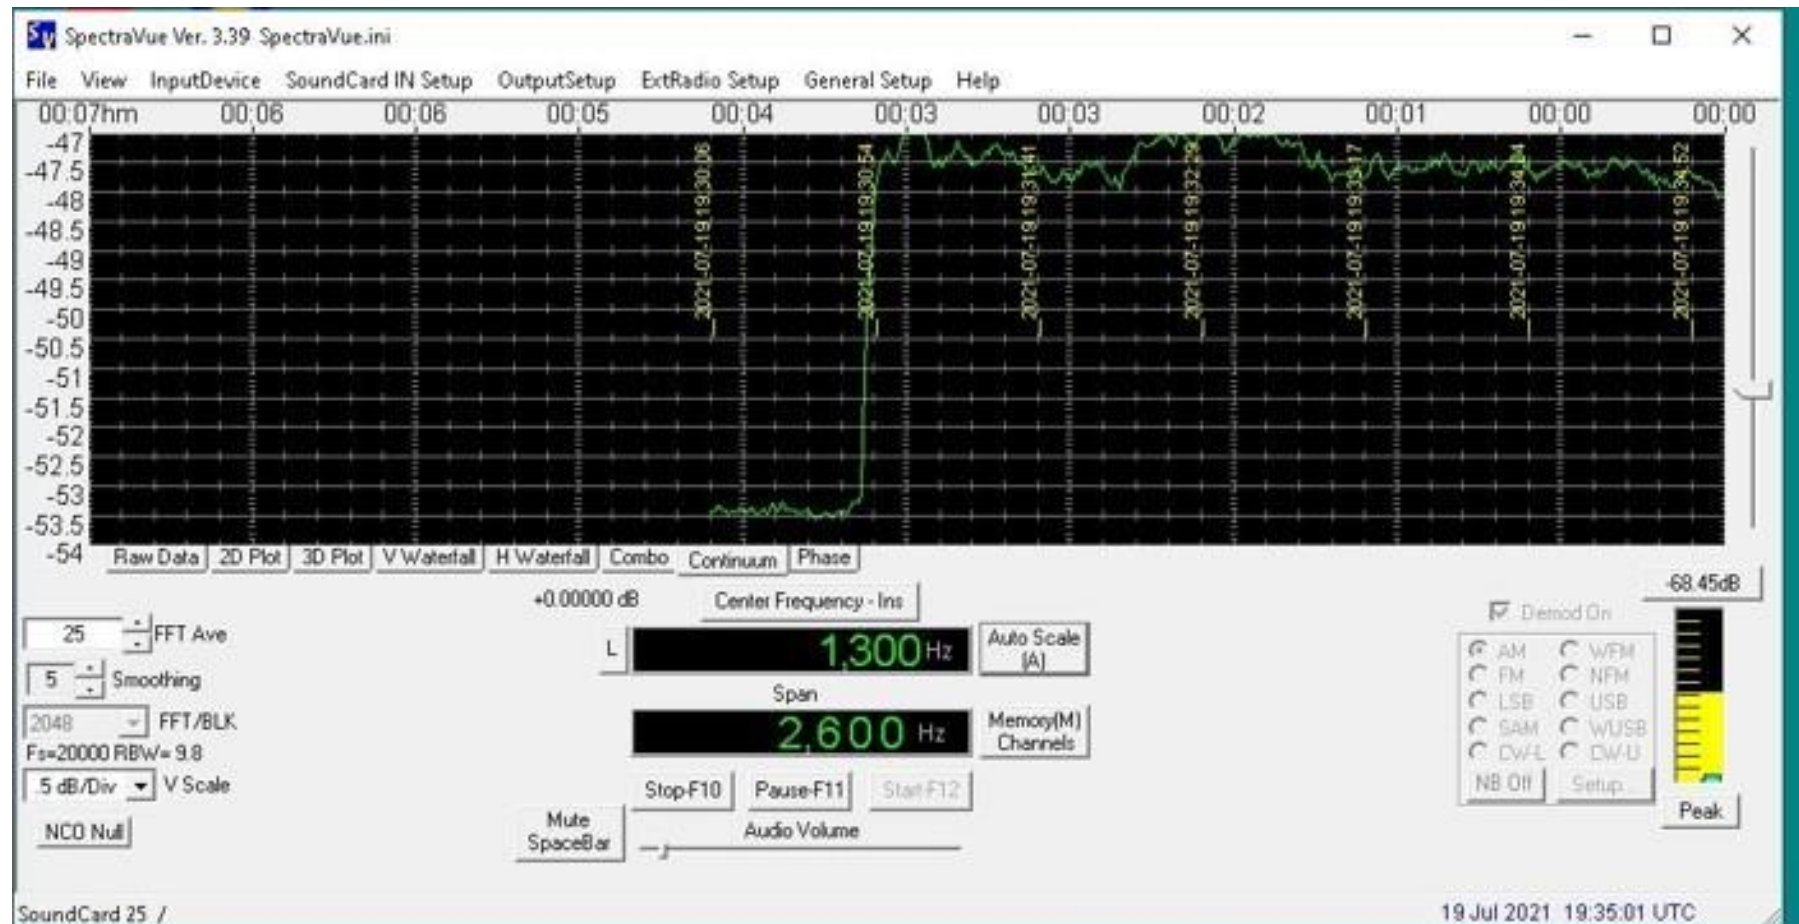

SPECTRAVUE COLD SKY TO SUN TEST 6DB @ SFI 80