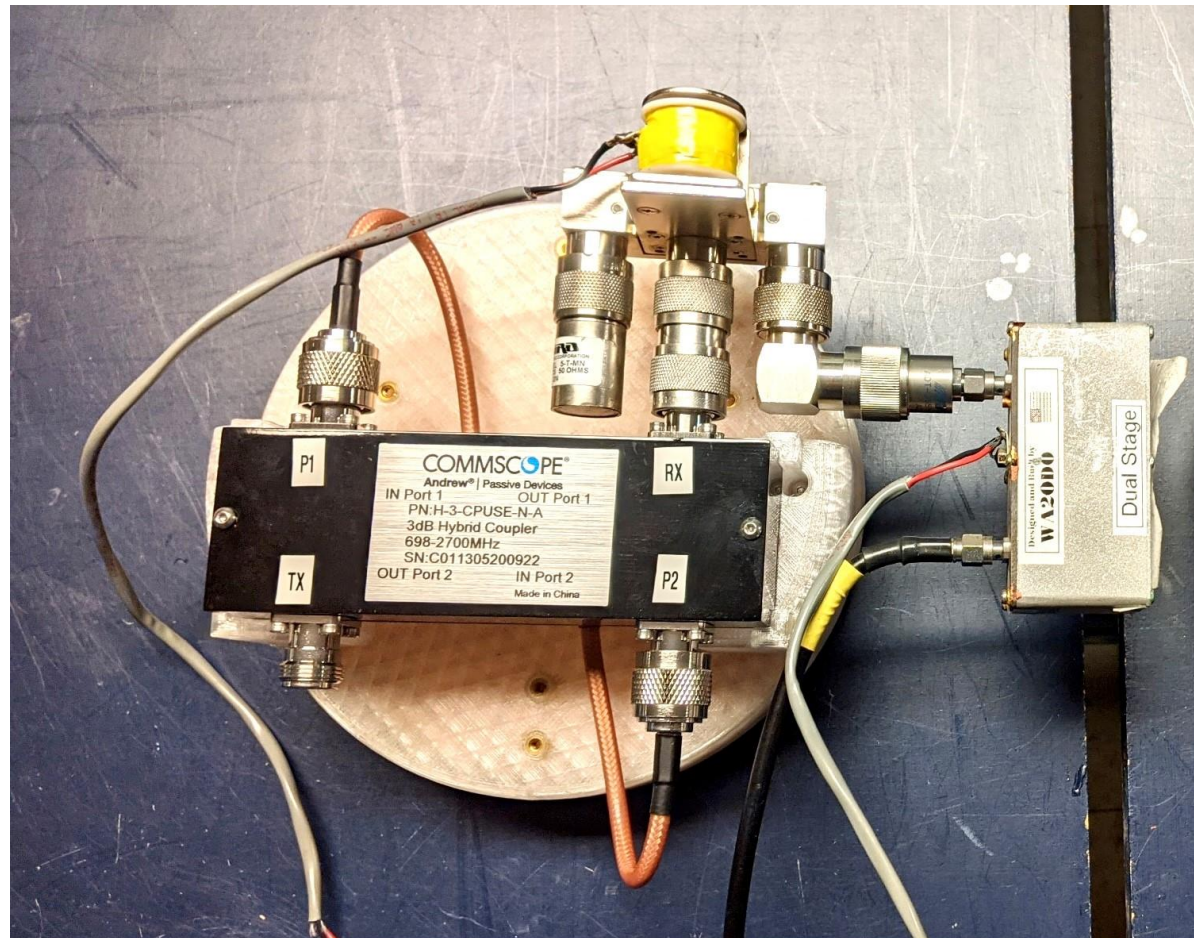

PATCH FEED - ANOTHER LOOK