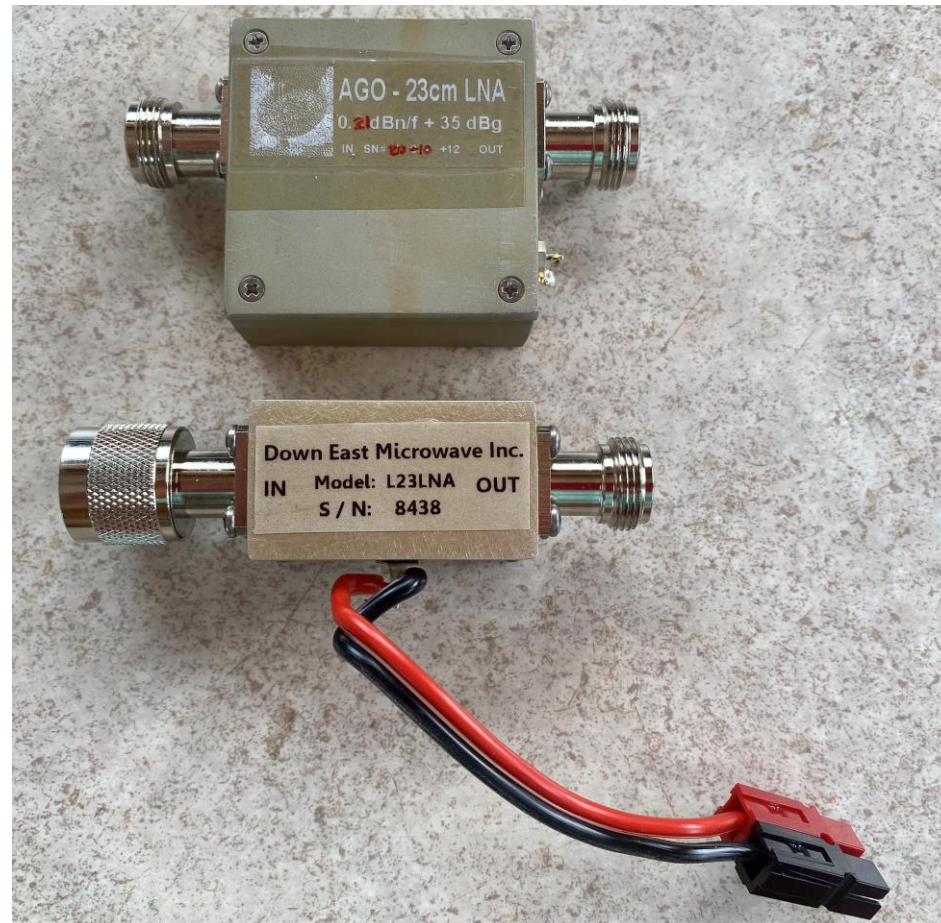

HEARING AIDS – TOMMY'S TWO STAGE PREAMP ROCKS!